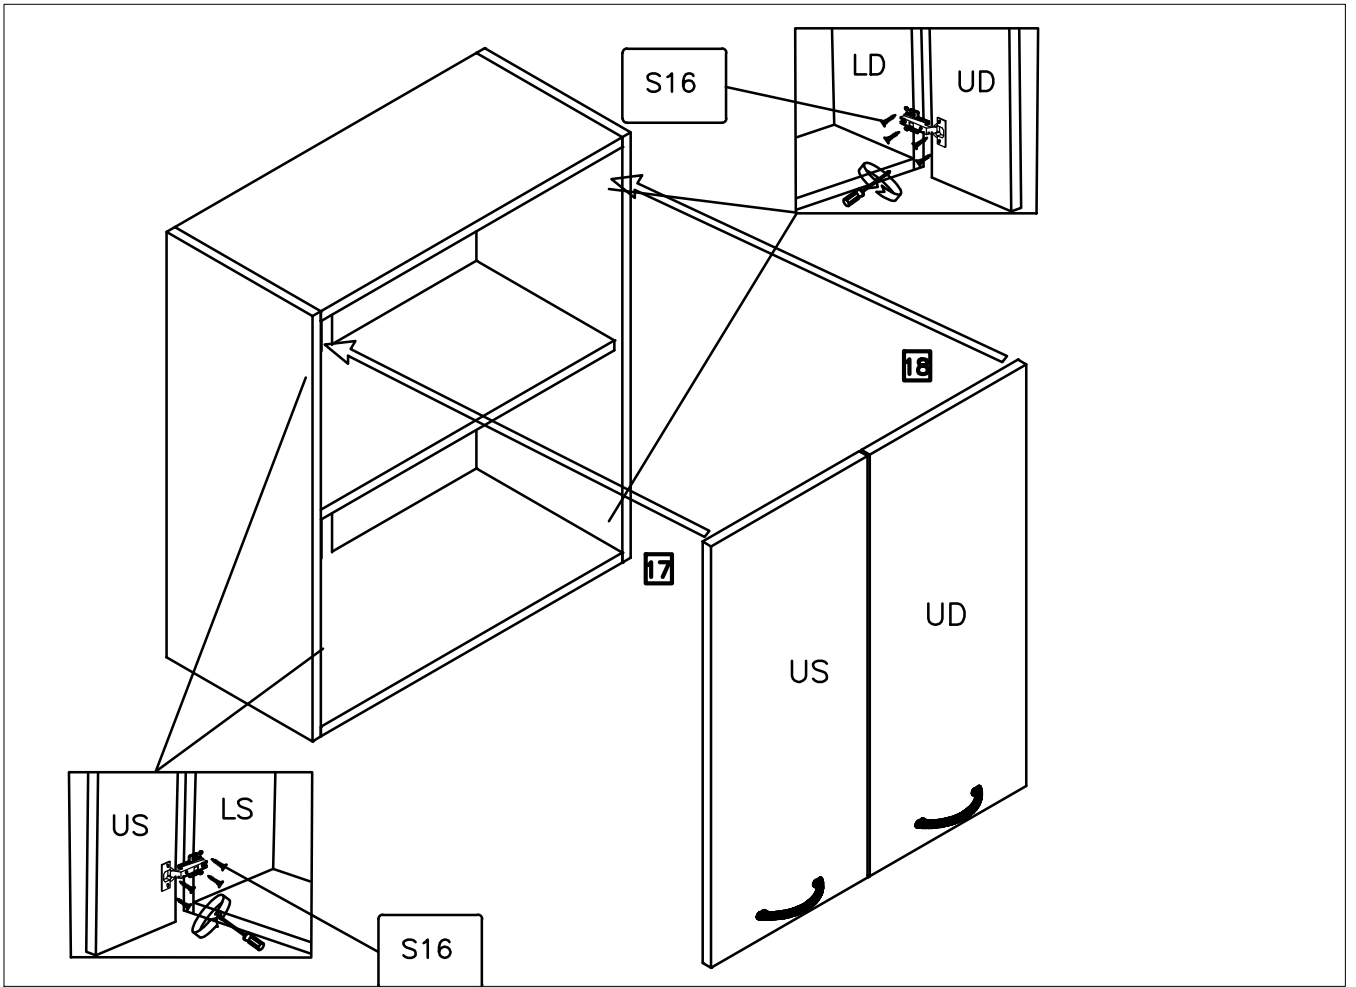

694x275x16

688x396x16

768x275x16

768x260x16

395x688x3

395x688x3

19

---

CALLIA – Vitrina 800

---

Assembly instructions

CALLIA – 800 Suspendet glass cabinet

2 PERS.

768x275x16

688x396x16

694x275x16