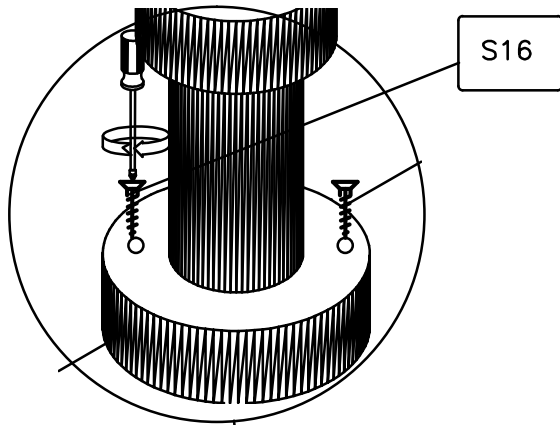

---

CALLIA – Suspendat 600

---

Assembly instructions

---

CALLIA – 600 Suspendet item

---

568x275x16