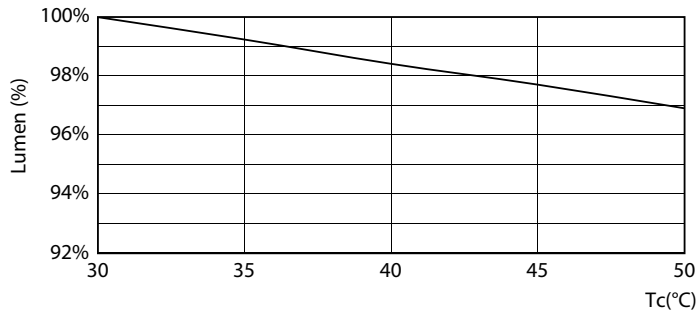

Other LEDtube

Lifetime

LEDtube S14 30K LumenVsTc