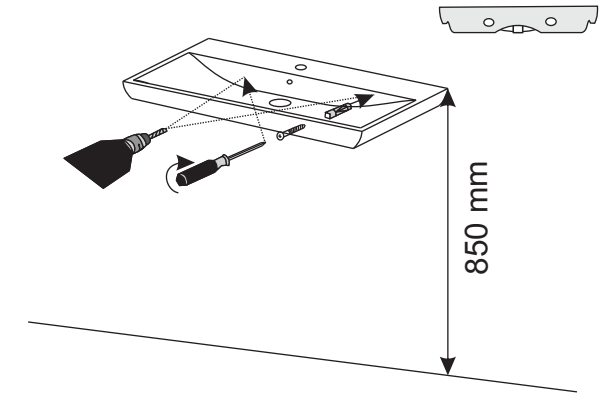

INSTALARE - MOBILIER BAIE/ INSTALATION - VANITY UNIT DEDEMAN 75

1

2

3

4

5

6

* toate dimensiunile pot avea abateri de pana la +/-3mm/
all dimensions may have errors of max. +/-3mm

INSTALARE OGLINDA MOBI DEDEMAN 60

INSTALLATION MANUAL DEDEMAN - MIRROR 60

1

2

* toate dimensiunile pot avea abateri de pana la +/-3mm/
all dimensions may have errors of max. +/-3mm