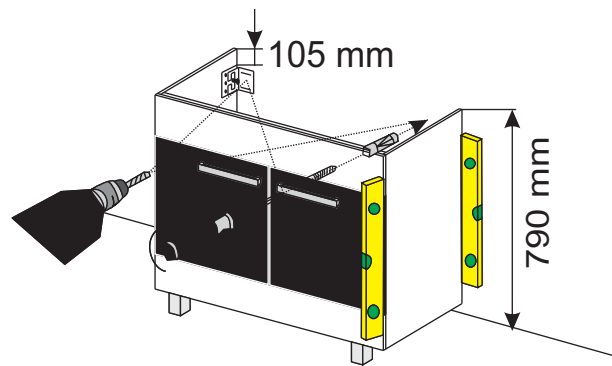

INSTALARE - MOBILIER BAIE/ INSTALATION - VANITY UNIT DEDEMAN 75

1

2

3

4

5

6

* toate dimensiunile pot avea abateri de pana la +/-3mm/
all dimensions may have errors of max. +/-3mm

INSTALARE OGLINDA MOBI DEDEMAN 60

INSTALLATION MANUAL DEDEMAN - MIRROR 60

1

2

* toate dimensiunile pot avea abateri de pana la +/-3mm/
all dimensions may have errors of max. +/-3mm