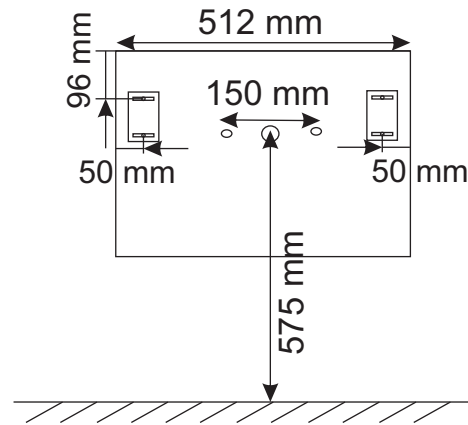

INSTALARE - MOBILIER BAIE/ INSTALATION - VANITY UNIT DEDEMAN 75

1

2

3

4

5

6

* toate dimensiunile pot avea abateri de pana la +/-3mm/
all dimensions may have errors of max. +/-3mm

INSTALARE OGLINDA MOBI DEDEMAN 60

INSTALLATION MANUAL DEDEMAN - MIRROR 60

1

2

* toate dimensiunile pot avea abateri de pana la +/-3mm/
all dimensions may have errors of max. +/-3mm