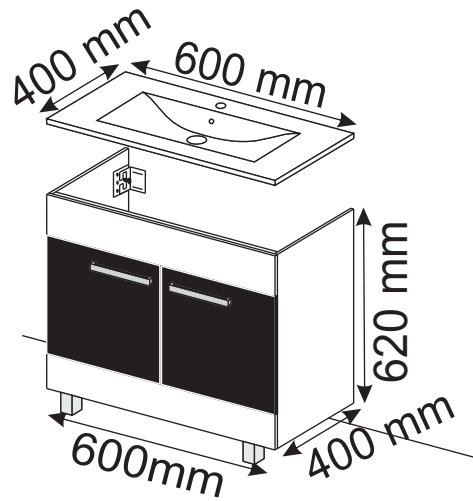

INSTALARE - MOBILIER BAIE/ INSTALATION - VANITY UNIT DEDEMAN 75

1

2

3

4

5

6

* toate dimensiunile pot avea abateri de pana la +/-3mm/
all dimensions may have errors of max. +/-3mm

INSTALARE OGLINDA MOBI DEDEMAN 60

INSTALLATION MANUAL DEDEMAN - MIRROR 60

1

2

* toate dimensiunile pot avea abateri de pana la +/-3mm/
all dimensions may have errors of max. +/-3mm