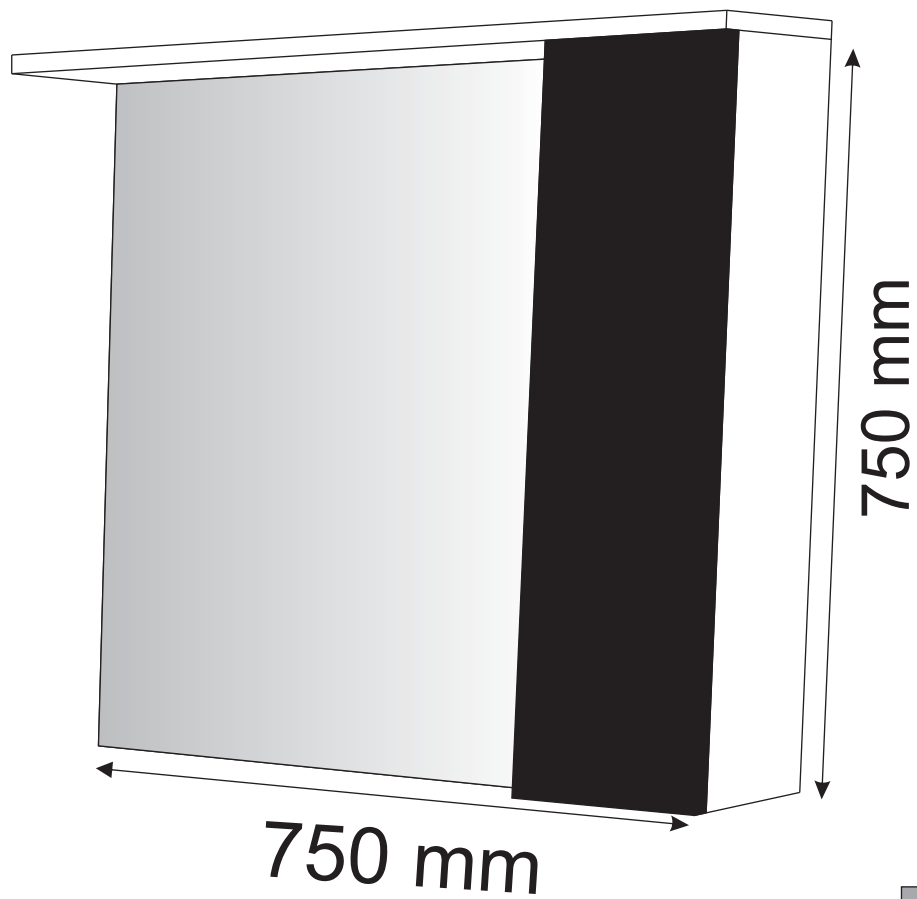

INSTALARE - MOBILIER BAIE/ INSTALATION - VANITY UNIT DEDEMAN 75

1

2

3

4

5

6

* toate dimensiunile pot avea abateri de pana la +/-3mm/
all dimensions may have errors of max. +/-3mm

INSTALARE OGLINDA MOBI DEDEMAN 60

INSTALLATION MANUAL DEDEMAN - MIRROR 60

1

2

* toate dimensiunile pot avea abateri de pana la +/-3mm/
all dimensions may have errors of max. +/-3mm