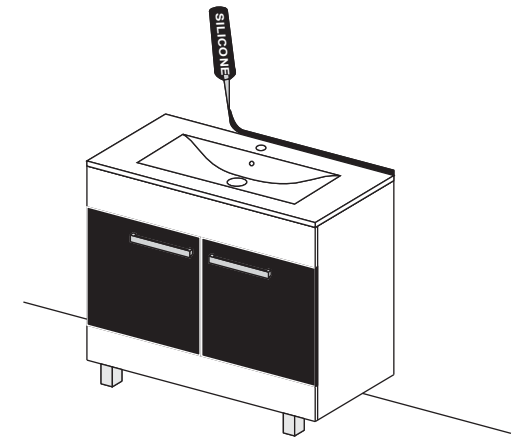

INSTALARE - MOBILIER BAIE/ INSTALATION - VANITY UNIT DEDEMAN 75

1

2

3

4

5

6

* toate dimensiunile pot avea abateri de pana la +/-3mm/
all dimensions may have errors of max. +/-3mm

INSTALARE OGLINDA MOBI DEDEMAN 60

INSTALLATION MANUAL DEDEMAN - MIRROR 60

1

2

* toate dimensiunile pot avea abateri de pana la +/-3mm/
all dimensions may have errors of max. +/-3mm