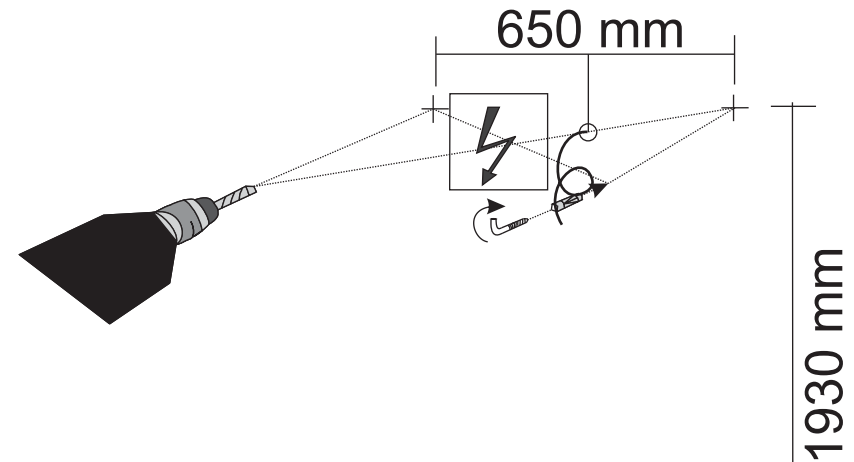

INSTALARE - MOBILIER BAIE/ INSTALATION - VANITY UNIT DEDEMAN 75

1

2

3

4

5

6

* toate dimensiunile pot avea abateri de pana la +/-3mm/
all dimensions may have errors of max. +/-3mm

INSTALARE OGLINDA MOBI DEDEMAN 60

INSTALLATION MANUAL DEDEMAN - MIRROR 60

1

2

* toate dimensiunile pot avea abateri de pana la +/-3mm/
all dimensions may have errors of max. +/-3mm