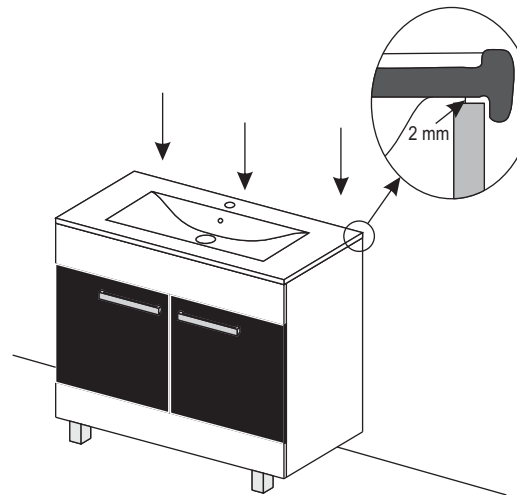

INSTALARE - MOBILIER BAIE/ INSTALATION - VANITY UNIT DEDEMAN 75

1

2

3

4

5

6

* toate dimensiunile pot avea abateri de pana la +/-3mm/
all dimensions may have errors of max. +/-3mm

INSTALARE OGLINDA MOBI DEDEMAN 60

INSTALLATION MANUAL DEDEMAN - MIRROR 60

1

2

* toate dimensiunile pot avea abateri de pana la +/-3mm/
all dimensions may have errors of max. +/-3mm