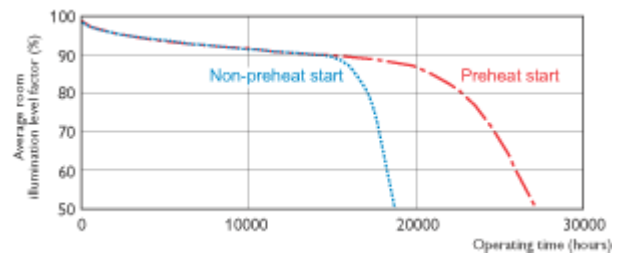

MASTER TL5 HO

Soclu/Baza G5

Life Expectancy 3h cycle

MASTER TL5 HO

Life Expectancy 12h cycle

MASTER TL5 HO

Service Life 3h cycle

MASTER TL5 HO