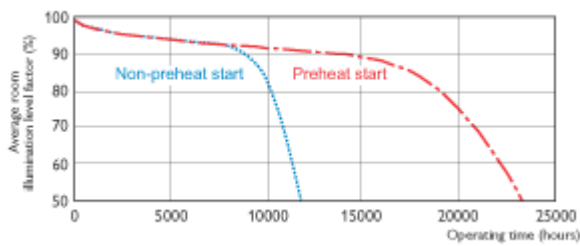

MASTER TL5 HO

Soclu/Baza G5

Life Expectancy 3h cycle

MASTER TL5 HO

Life Expectancy 12h cycle

MASTER TL5 HO

Service Life 3h cycle

MASTER TL5 HO