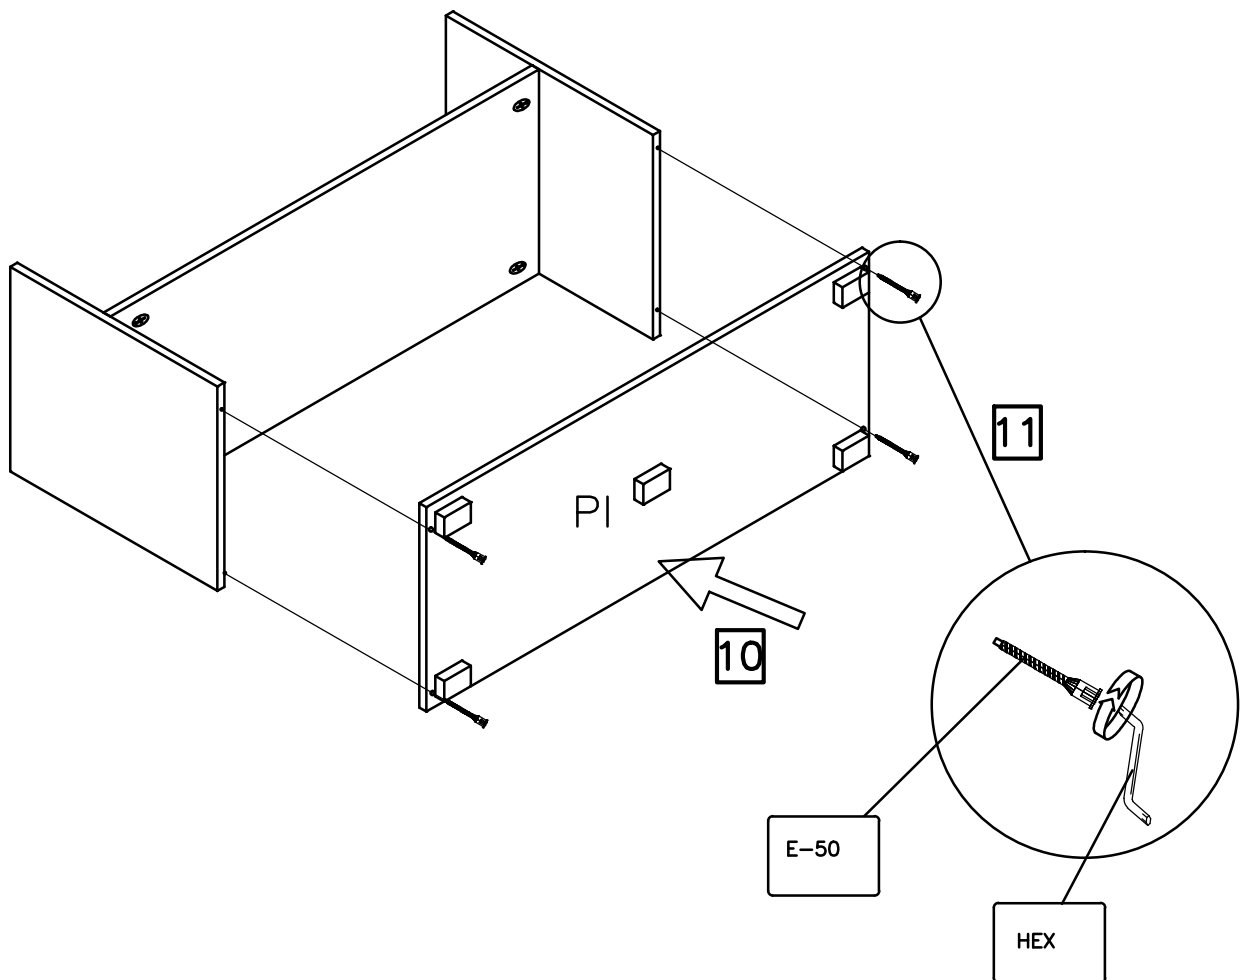

968x400x16

997x80x16

997x206x16

997x206x16

PI-20

S-25

9

PI

# Assembly instructions

PRODUCT : ANIA – Item with shelf

2 PERS.

801x400x16

498x398x16

1450x400x16

1450x400x16

498x398x16