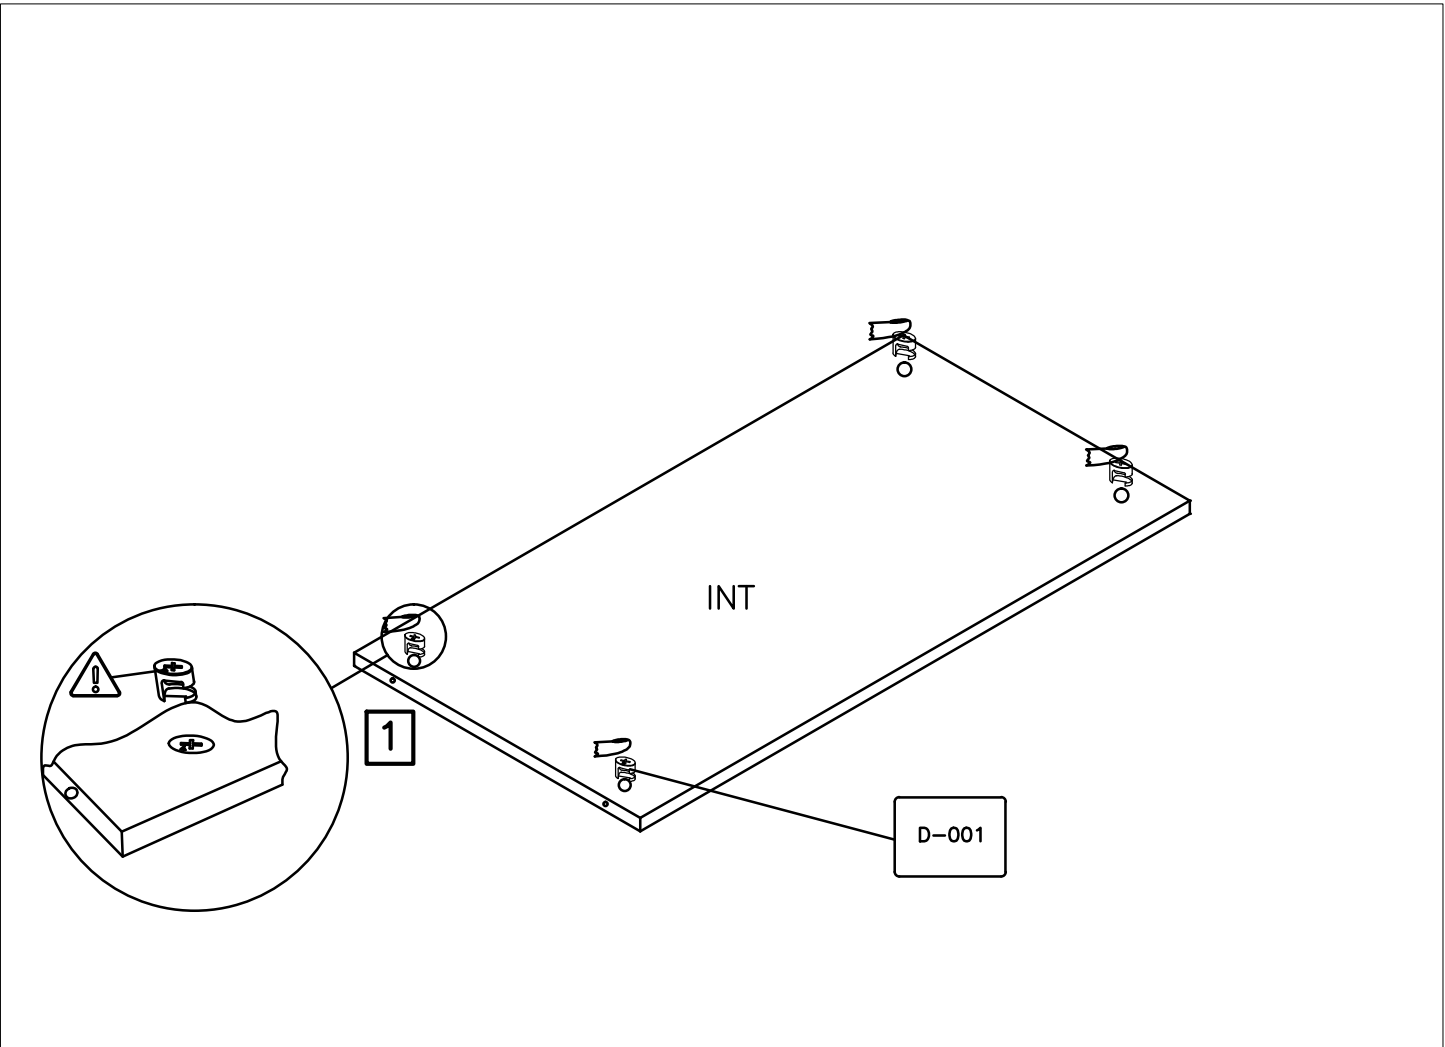

498x398x16

LS

LD

498x398x16

768x380x16

801x400x16

768x400x16

490x398x3

490x398x3

490x398x3

490x398x3

768x400x16

796x248x3

796x248x3

25

Assembly instructions

---

PRODUCT : ANIA – Shelf

---

1000x240x16

1000x240x16

1000x101x16

1000x101x16