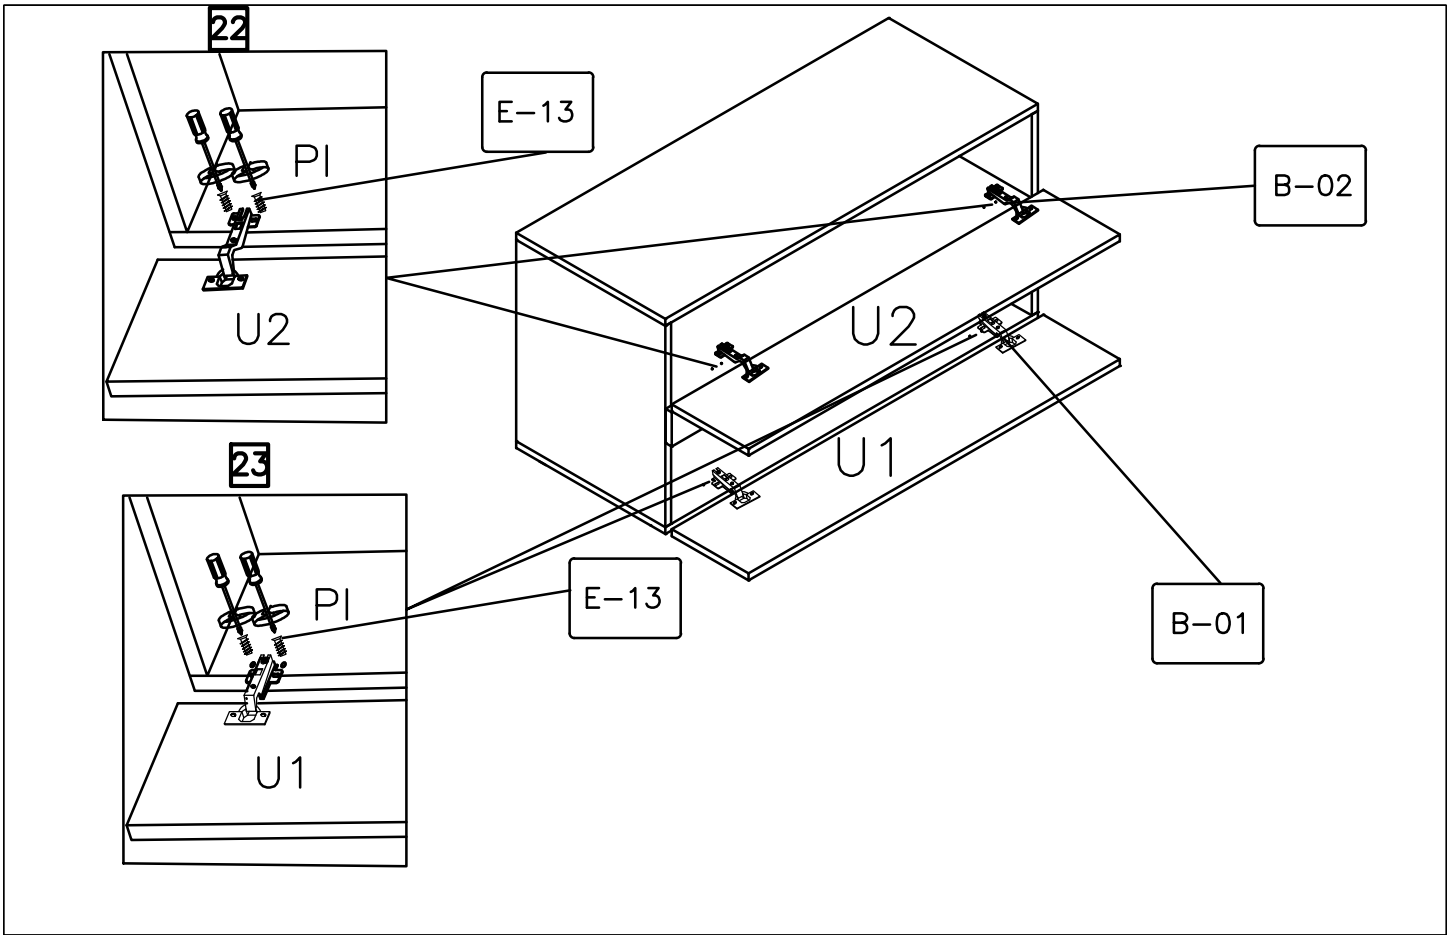

# Assembly instructions

PRODUCT : ANIA – Item with shelf

2 PERS.

801x400x16

498x398x16

1450x400x16

1450x400x16

498x398x16