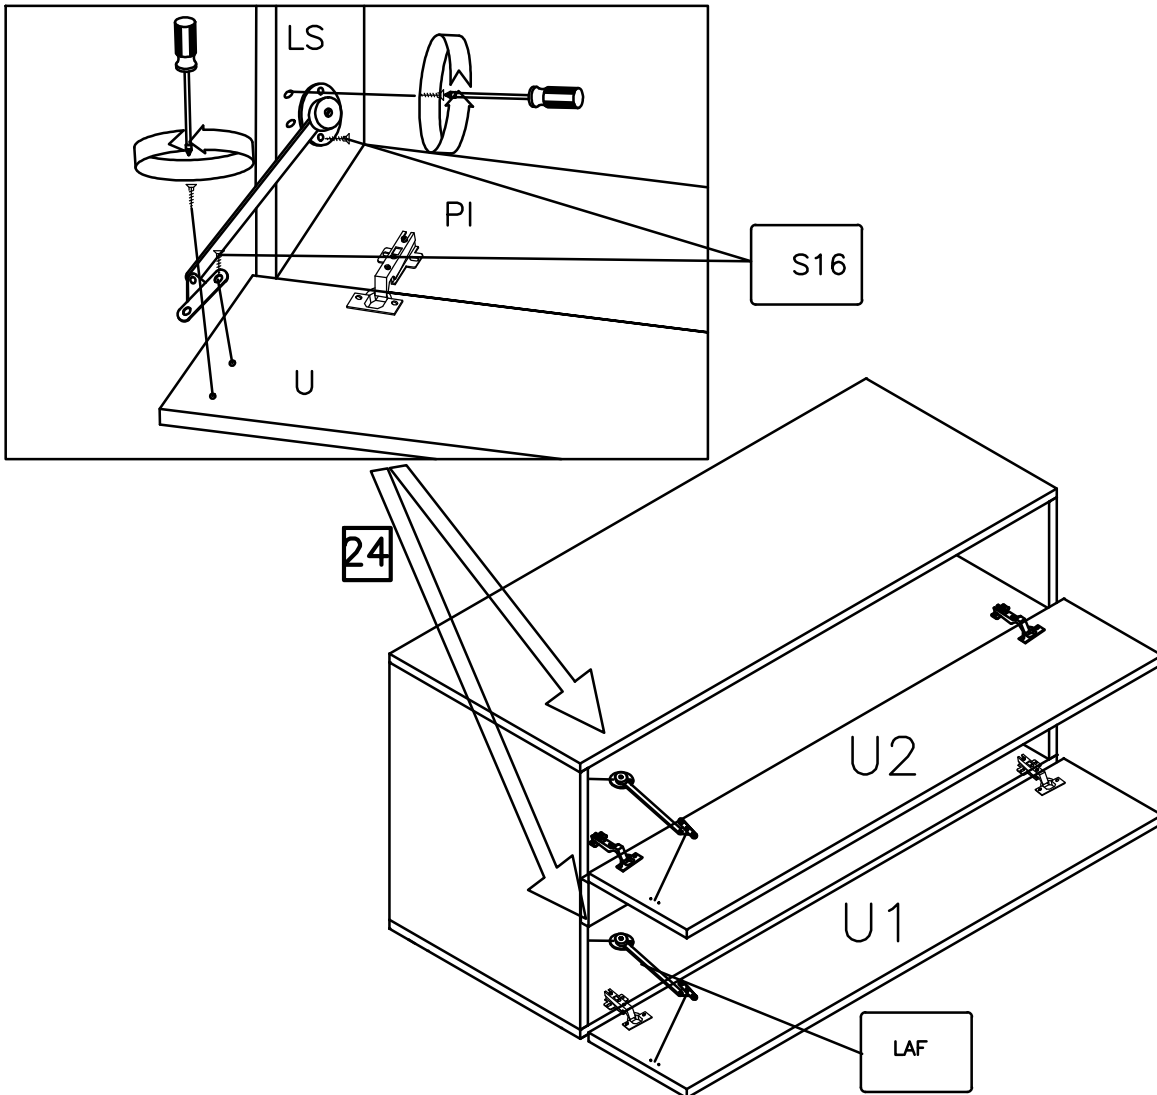

# Assembly instructions

PRODUCT : ANIA – Item with shelf

2 PERS.

801x400x16

498x398x16

1450x400x16

1450x400x16

498x398x16

498x398x16

LS

LD

498x398x16

768x380x16

801x400x16

768x400x16

490x398x3