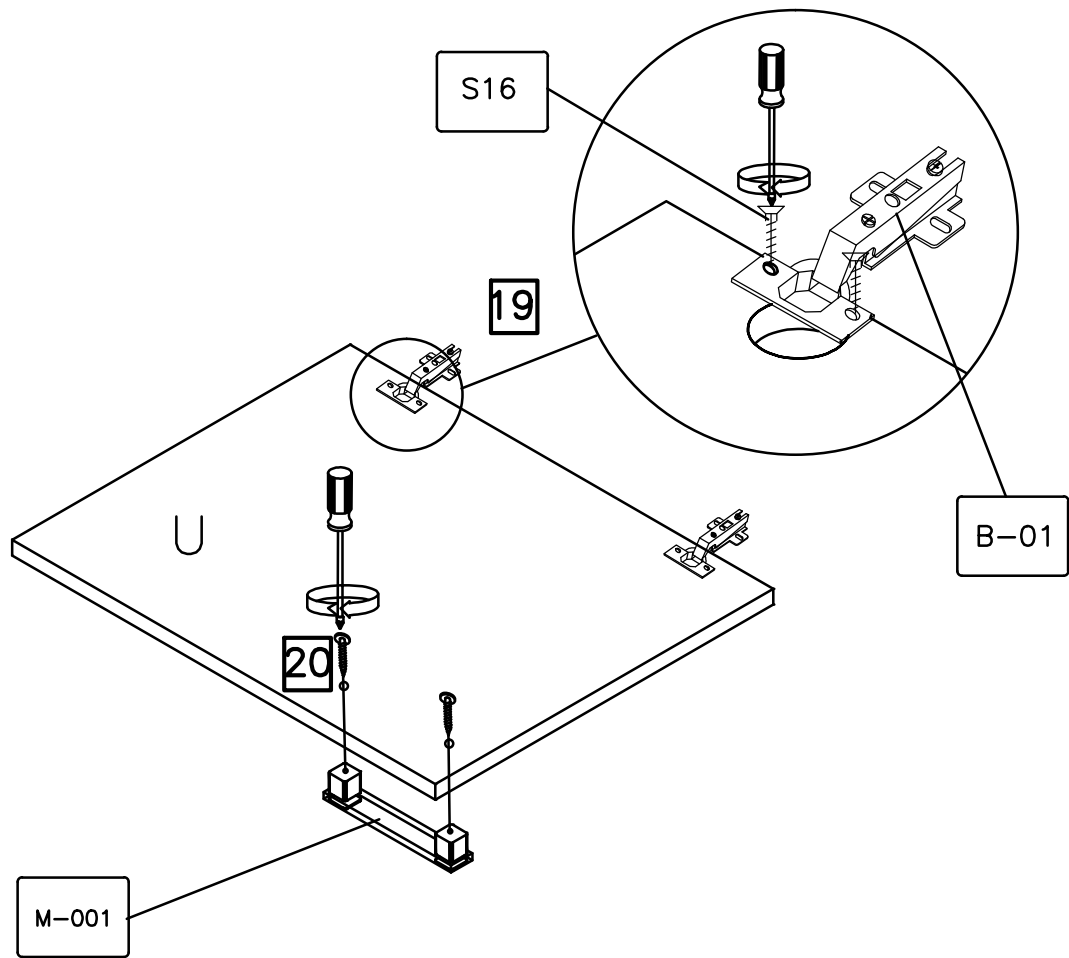

498x398x16

LS

LD

498x398x16

768x380x16

801x400x16

768x400x16

490x398x3

490x398x3

490x398x3

490x398x3

768x400x16

796x248x3

796x248x3

25

Assembly instructions

---

PRODUCT : ANIA – Shelf

---

1000x240x16

1000x240x16

1000x101x16

1000x101x16