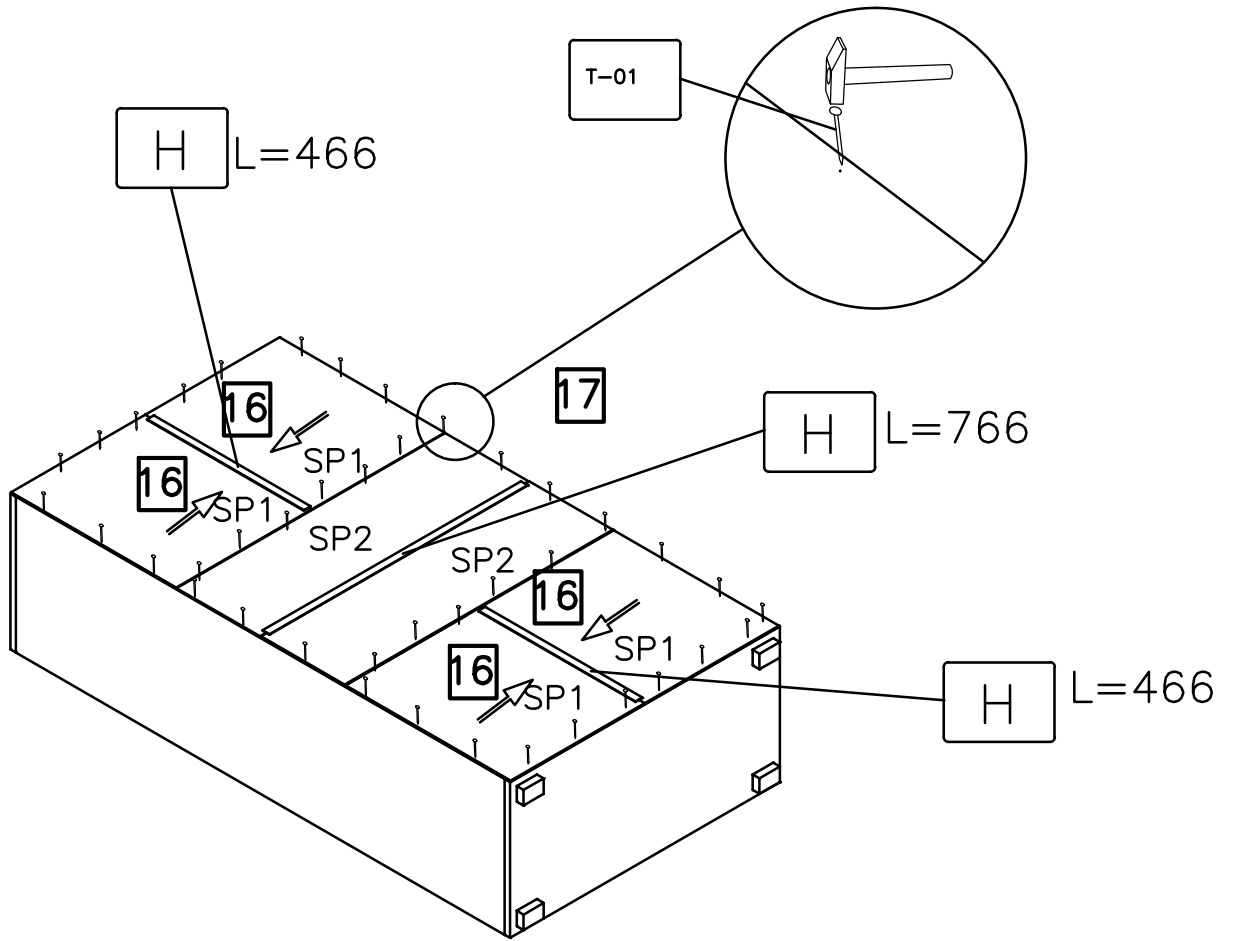

490x398x3

490x398x3

490x398x3

768x400x16

796x248x3

796x248x3

25

Assembly instructions

---

PRODUCT : ANIA – Shelf

---

1000x240x16

1000x240x16

1000x101x16

1000x101x16