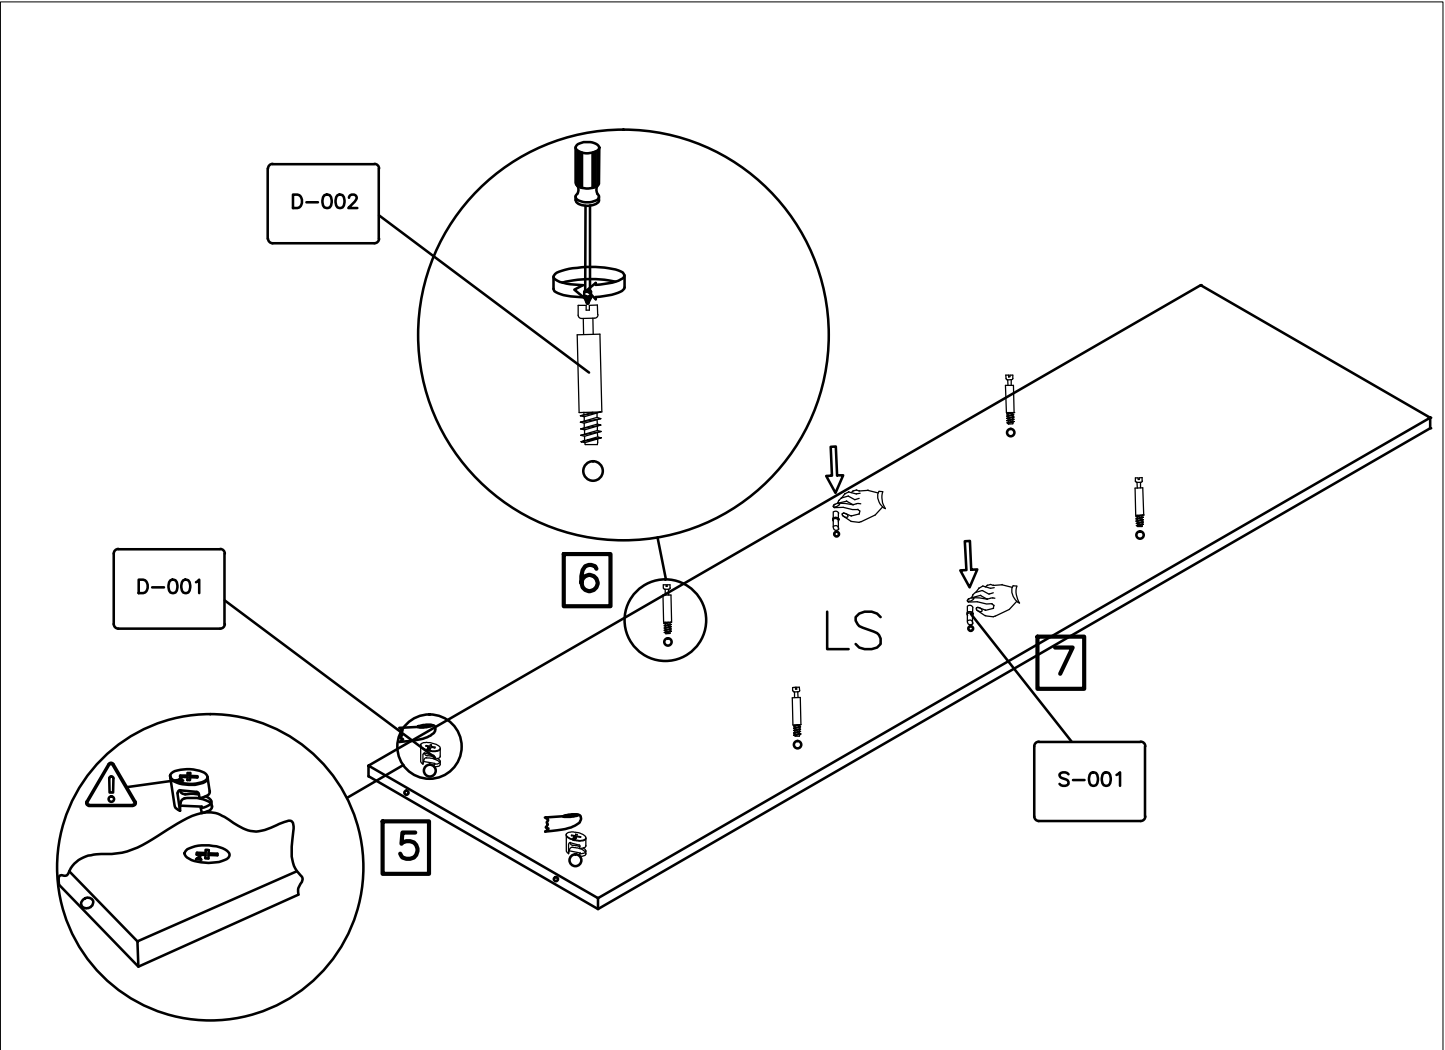

490x398x3

490x398x3

490x398x3

768x400x16

796x248x3

796x248x3

25

Assembly instructions

---

PRODUCT : ANIA – Shelf

---

1000x240x16

1000x240x16

1000x101x16

1000x101x16