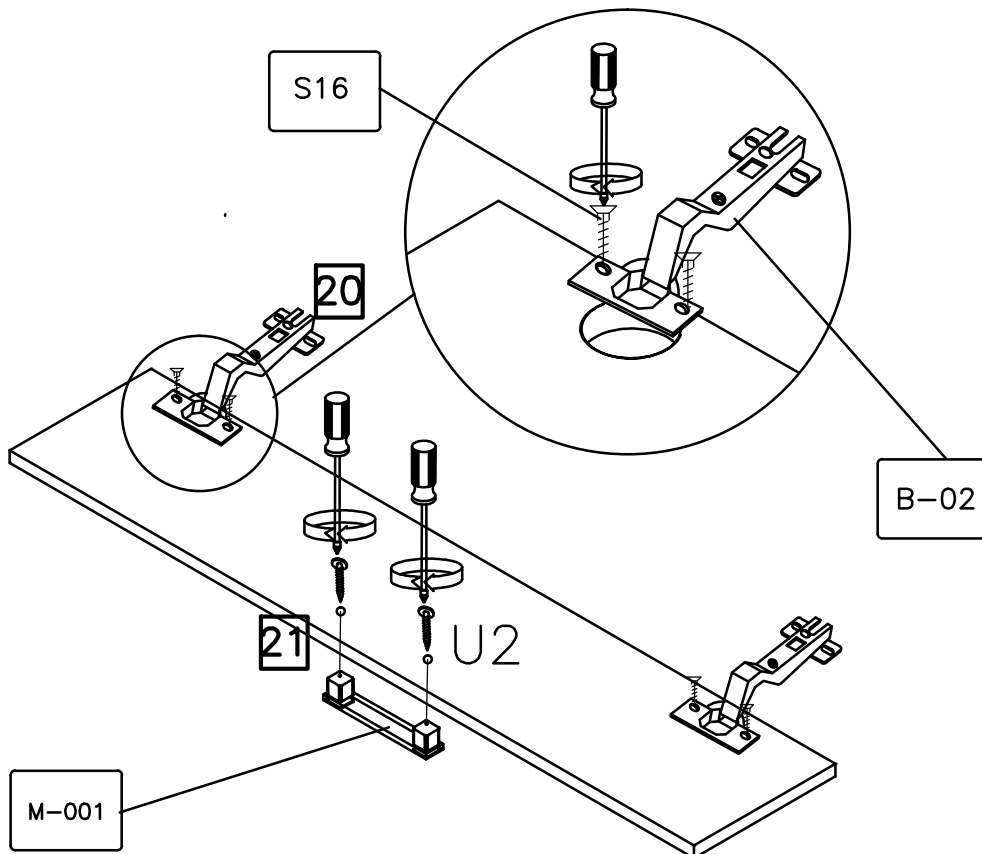

# Assembly instructions

PRODUCT : ANIA – Item with shelf

2 PERS.

801x400x16

498x398x16

1450x400x16

1450x400x16

498x398x16

498x398x16

LS

LD

498x398x16

768x380x16

801x400x16

768x400x16

490x398x3