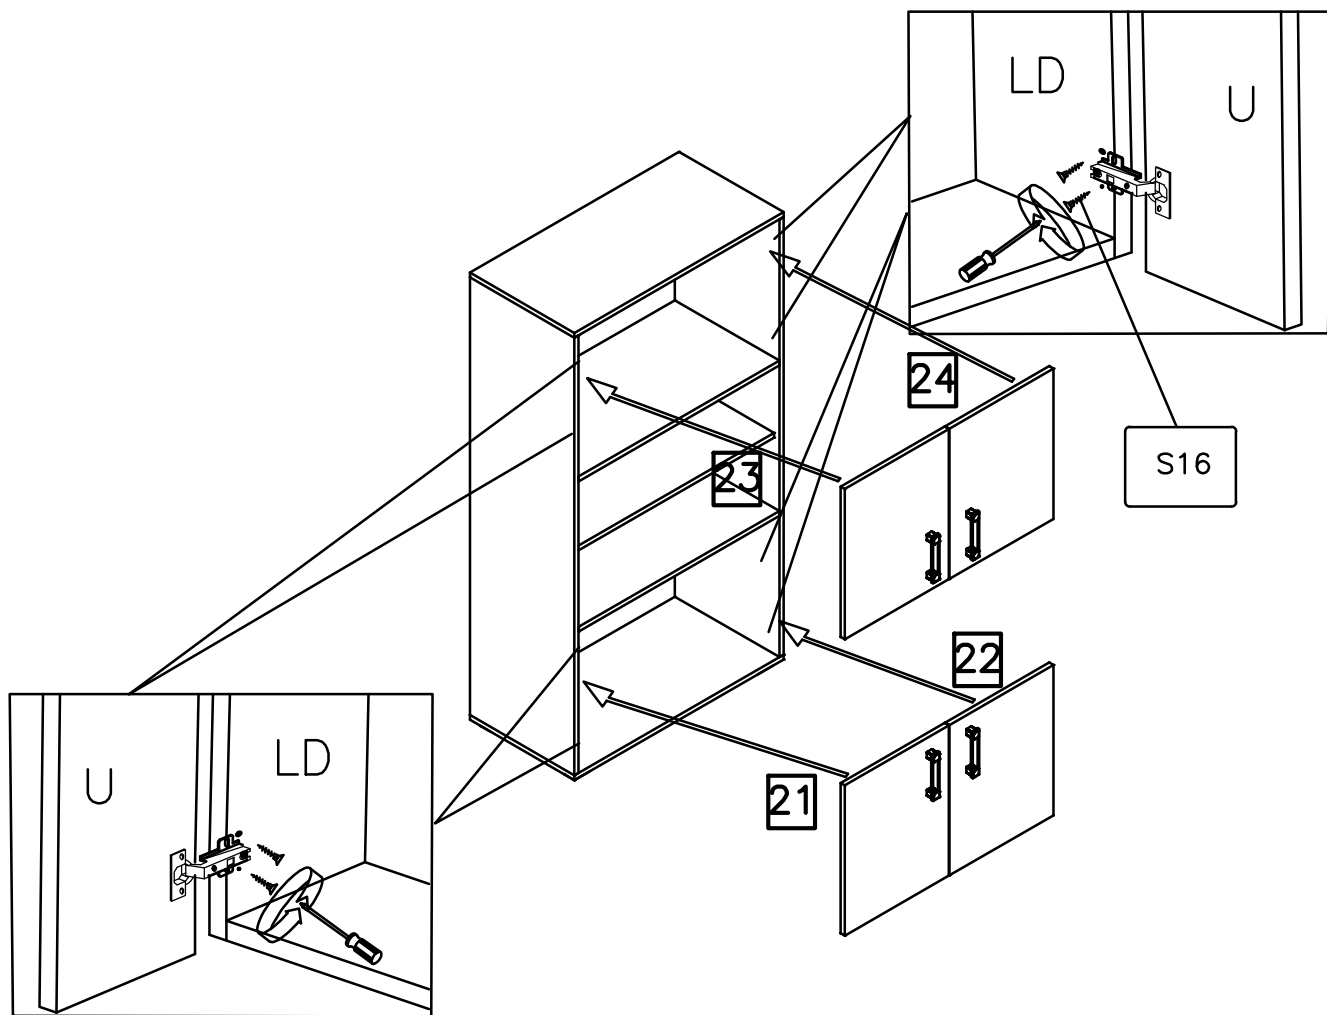

498x398x16

LS

LD

498x398x16

768x380x16

801x400x16

768x400x16

490x398x3

490x398x3

490x398x3

490x398x3

768x400x16

796x248x3

796x248x3

25

Assembly instructions

---

PRODUCT : ANIA – Shelf

---

1000x240x16

1000x240x16

1000x101x16

1000x101x16