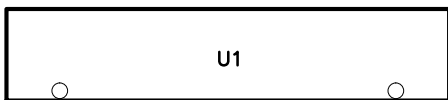

668x400x16

INT

1846x348x3

SP

1846x348x3

SP

27

Assembly instructions

PRODUCT : ANIA – Chest of drawers

2 PERS.

1001x400x16

468x400x16

468x400x16

1001x400x16

996x216x3

996x279x3

968x400x16

997x80x16

997x206x16

997x206x16

PI-20

S-25

9

PI