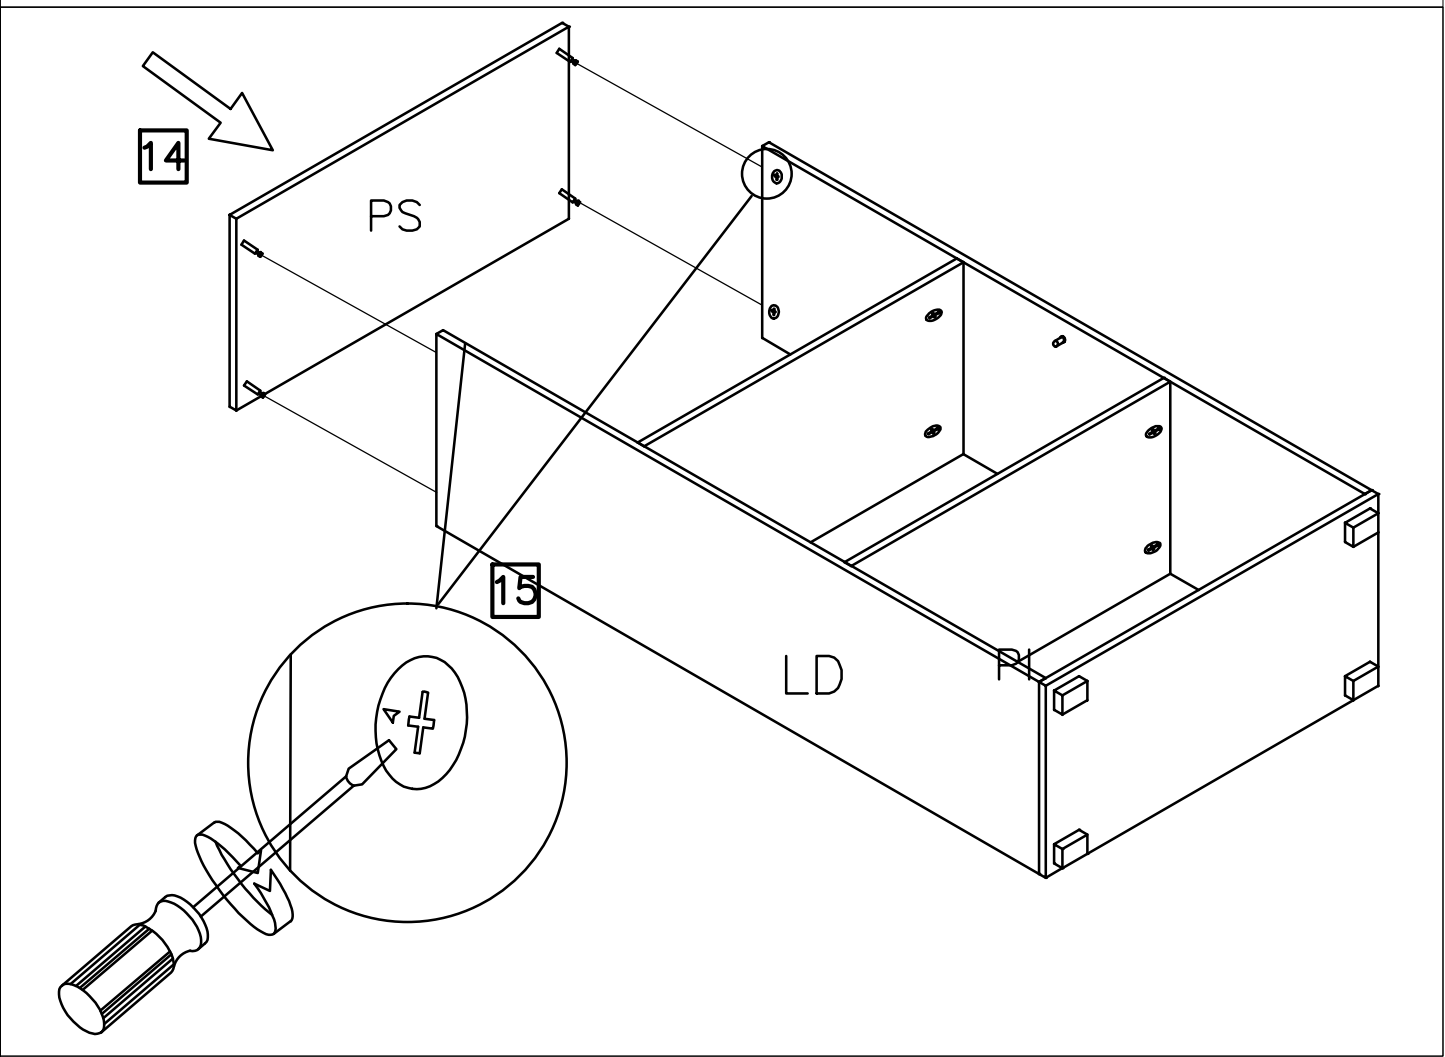

498x398x16

LS

LD

498x398x16

768x380x16

801x400x16

768x400x16

490x398x3

490x398x3

490x398x3

490x398x3

768x400x16

796x248x3

796x248x3

25

Assembly instructions

---

PRODUCT : ANIA – Shelf

---

1000x240x16

1000x240x16

1000x101x16

1000x101x16