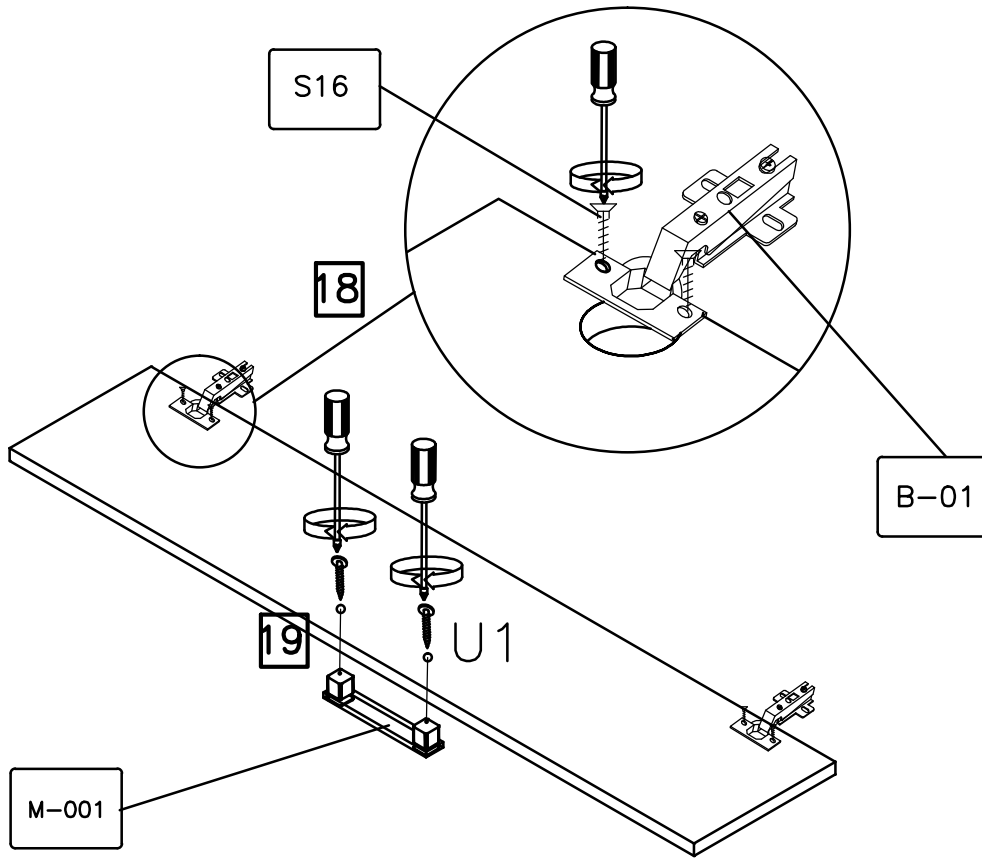

# Assembly instructions

PRODUCT : ANIA – Item with shelf

2 PERS.

801x400x16

498x398x16

1450x400x16

1450x400x16

498x398x16

498x398x16

LS

LD

498x398x16

768x380x16

801x400x16

768x400x16

490x398x3