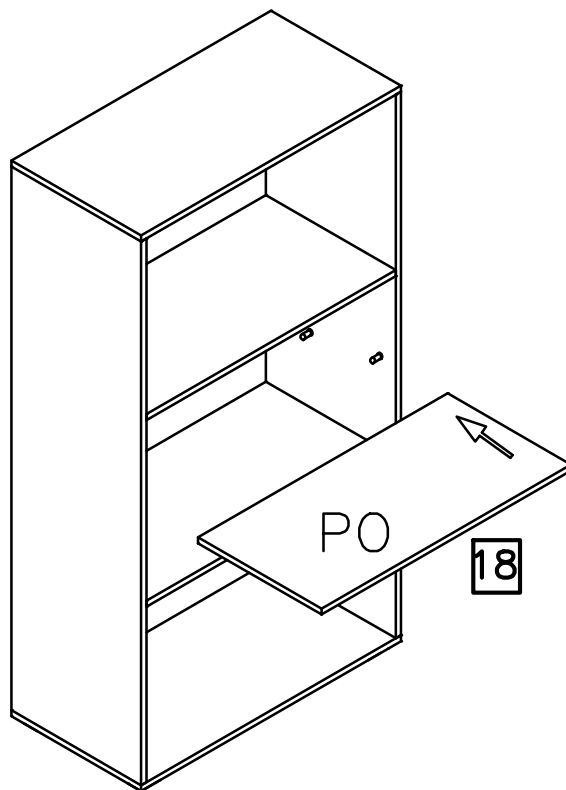

# Assembly instructions

PRODUCT : ANIA – Item with shelf

2 PERS.

801x400x16

498x398x16

1450x400x16

1450x400x16

498x398x16

498x398x16

LS

LD

498x398x16

768x380x16

801x400x16

768x400x16

490x398x3

490x398x3

490x398x3

490x398x3

768x400x16

796x248x3

796x248x3

25

Assembly instructions

---

PRODUCT : ANIA – Shelf

---

1000x240x16

1000x240x16

1000x101x16

1000x101x16