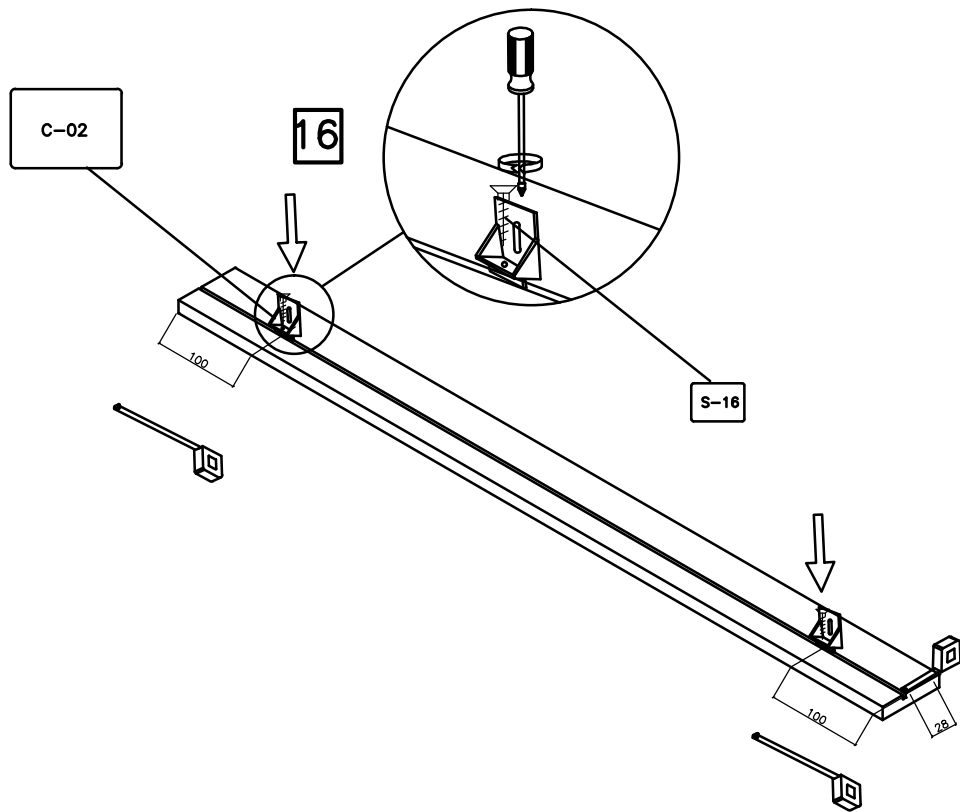

# Assembly instructions

PRODUCT : ANIA – Item with shelf

2 PERS.

801x400x16

498x398x16

1450x400x16

1450x400x16

498x398x16