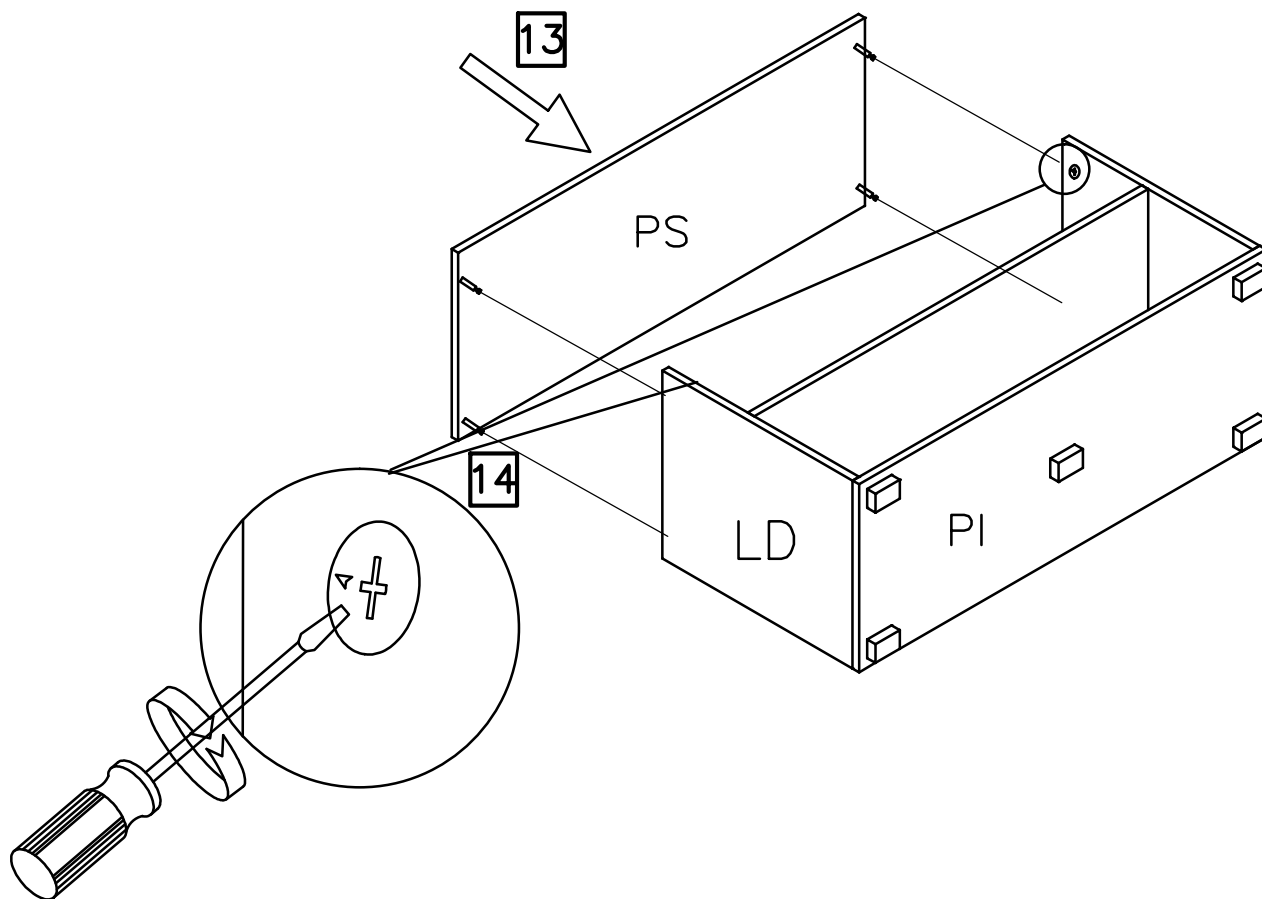

# Assembly instructions

PRODUCT : ANIA – Item with shelf

2 PERS.

801x400x16

498x398x16

1450x400x16

1450x400x16

498x398x16