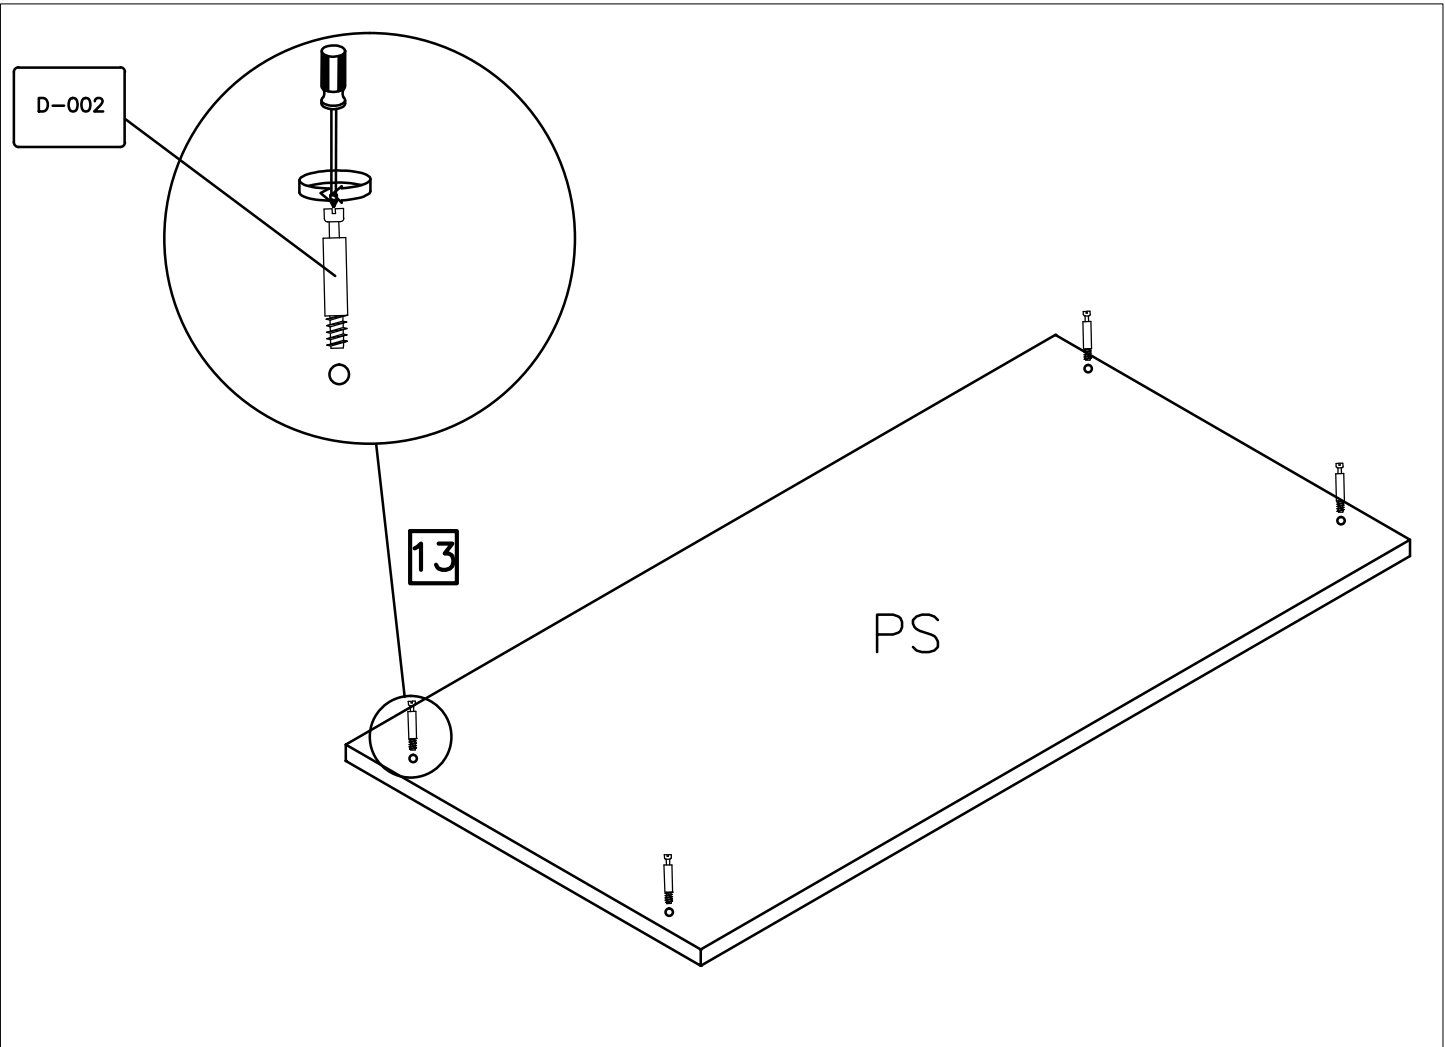

498x398x16

LS

LD

498x398x16

768x380x16

801x400x16

768x400x16

490x398x3

490x398x3

490x398x3

490x398x3

768x400x16

796x248x3

796x248x3

25

Assembly instructions

---

PRODUCT : ANIA – Shelf

---

1000x240x16

1000x240x16

1000x101x16

1000x101x16