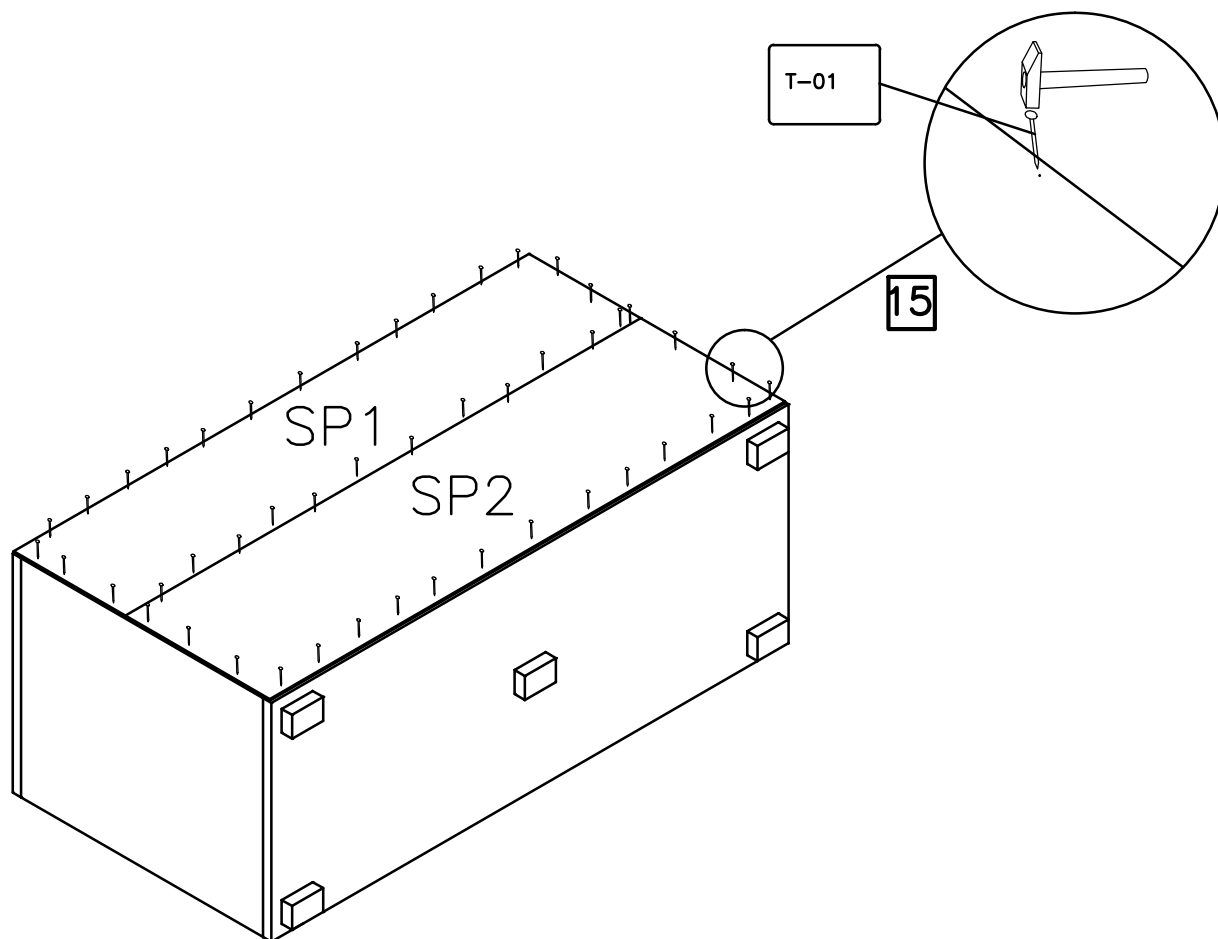

# Assembly instructions

PRODUCT : ANIA – Item with shelf

2 PERS.

801x400x16

498x398x16

1450x400x16

1450x400x16

498x398x16